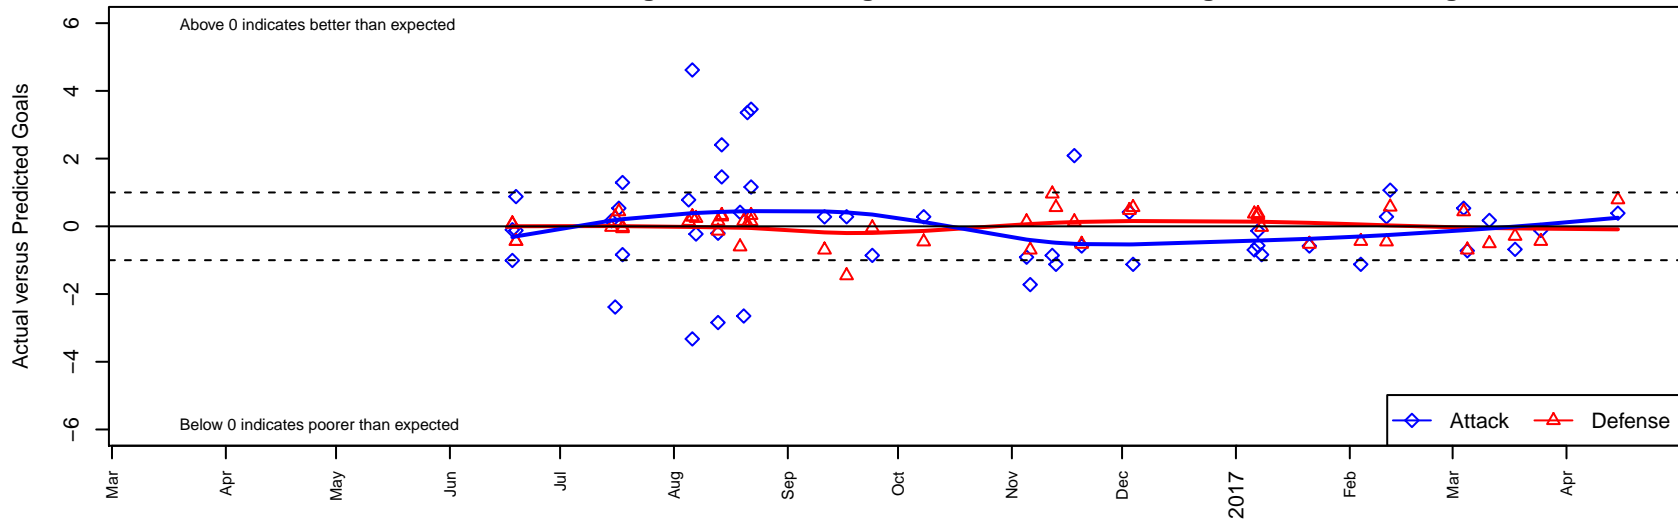

Crossfire Premier C G04

Crossfire Premier
 Redmond, WA
 G04 total strength=1206
 attack=3.1 defense=5.4
 fall league = RCL G04 Div 3
 spr league = Win RCL G04 Div 3

alt names used:
 CROSSFIRE PREMIER GU13 SILVER (WA)
 Crossfire Premier G04 C
 CROSSFIRE PREMIER G04 C (WA)
 CROSSFIRE PREMIER G04 C (WA)
 CROSSFIRE PREMIER CROSSFIRE PREMIER
 Crossfire Premier Stengrund G04
 Crossfire Premier G04 C
 Crossfire Premier G04 C
 Crossfire Premier G04 C

Crossfire Premier C G04
 Dots are actual minus expected GF (blue circles) and GA (red triangles).
 Blue line is smoothed change in attack strength. Red is smoothed change in defense strength.

**attack and defense variance (black dot)
relative to other teams
and top 10 in region**