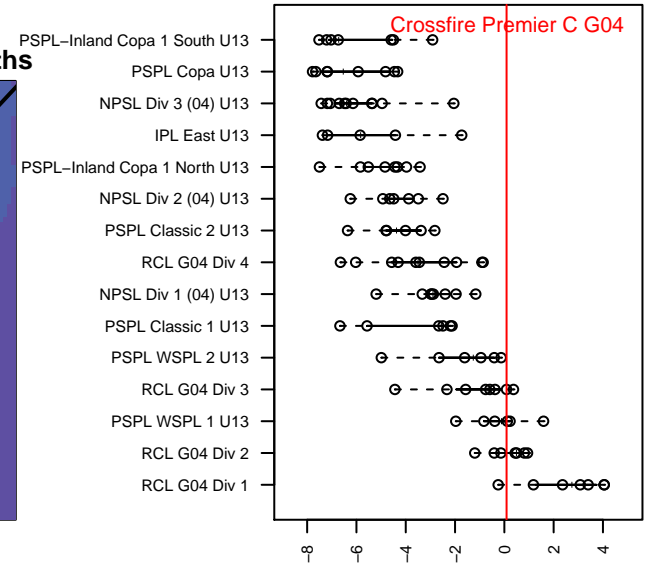

**attack and defense rating
relative to others at age
and all opponents in last 13 months**