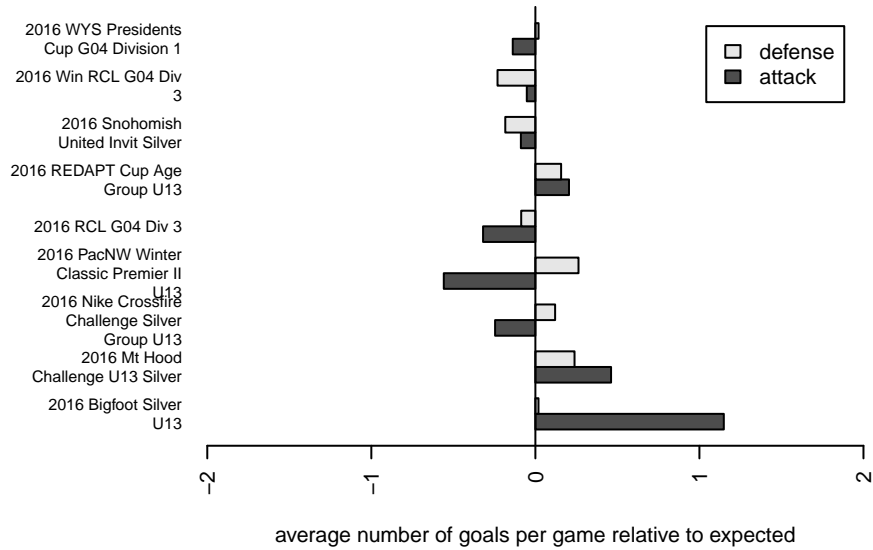

Performance relative to 13 month average