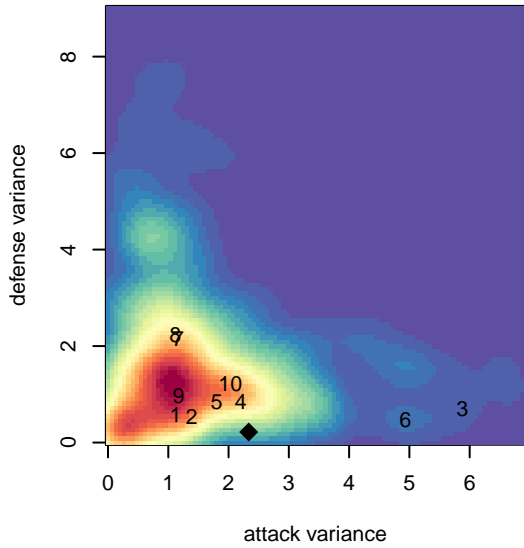

Crossfire Premier C G04

Crossfire Premier
 Redmond, WA
 G04 total strength=1206
 attack=3.1 defense=5.4
 fall league = RCL G04 Div 3
 spr league = Win RCL G04 Div 3

alt names used:
 CROSSFIRE PREMIER GU13 SILVER (WA)
 Crossfire Premier G04 C
 CROSSFIRE PREMIER G04 C (WA)
 CROSSFIRE PREMIER G04 C (WA)
 CROSSFIRE PREMIER CROSSFIRE PREMIER
 Crossfire Premier Stengrund G04
 Crossfire Premier G04 C
 Crossfire Premier G04 C
 Crossfire Premier G04 C

Crossfire Premier C G04
 Dots are actual minus expected GF (blue circles) and GA (red triangles).
 Blue line is smoothed change in attack strength. Red is smoothed change in defense strength.

**attack and defense variance (black dot)
relative to other teams
and top 10 in region**